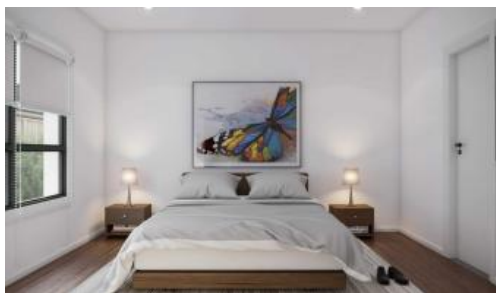

Box Hill

Just Listed | Contact 0421437682 for Inspection

Arun Ahuja from Property1group is proud to present this Brand New House in the Heart of Box Hill. Nestled on a serene and quiet street, this property embodies modern elegance and functional design. The modern kitchen is a chef's delight, featuring 40mm stone benchtop, a spacious pantry, and 900mm premium appliances. The open-plan living and dining areas flow seamlessly from the kitchen, leading to a delightful outdoor patio space, ideal for entertaining.

Don't miss the opportunity to own this stylish and functional family home with Granny.

Premium Features:

- 6 generous bedrooms with built in Robes
- Multiple living areas
- Upgraded Gourmet Kitchen with 40mm Benchtops
- Low maintenance gardens