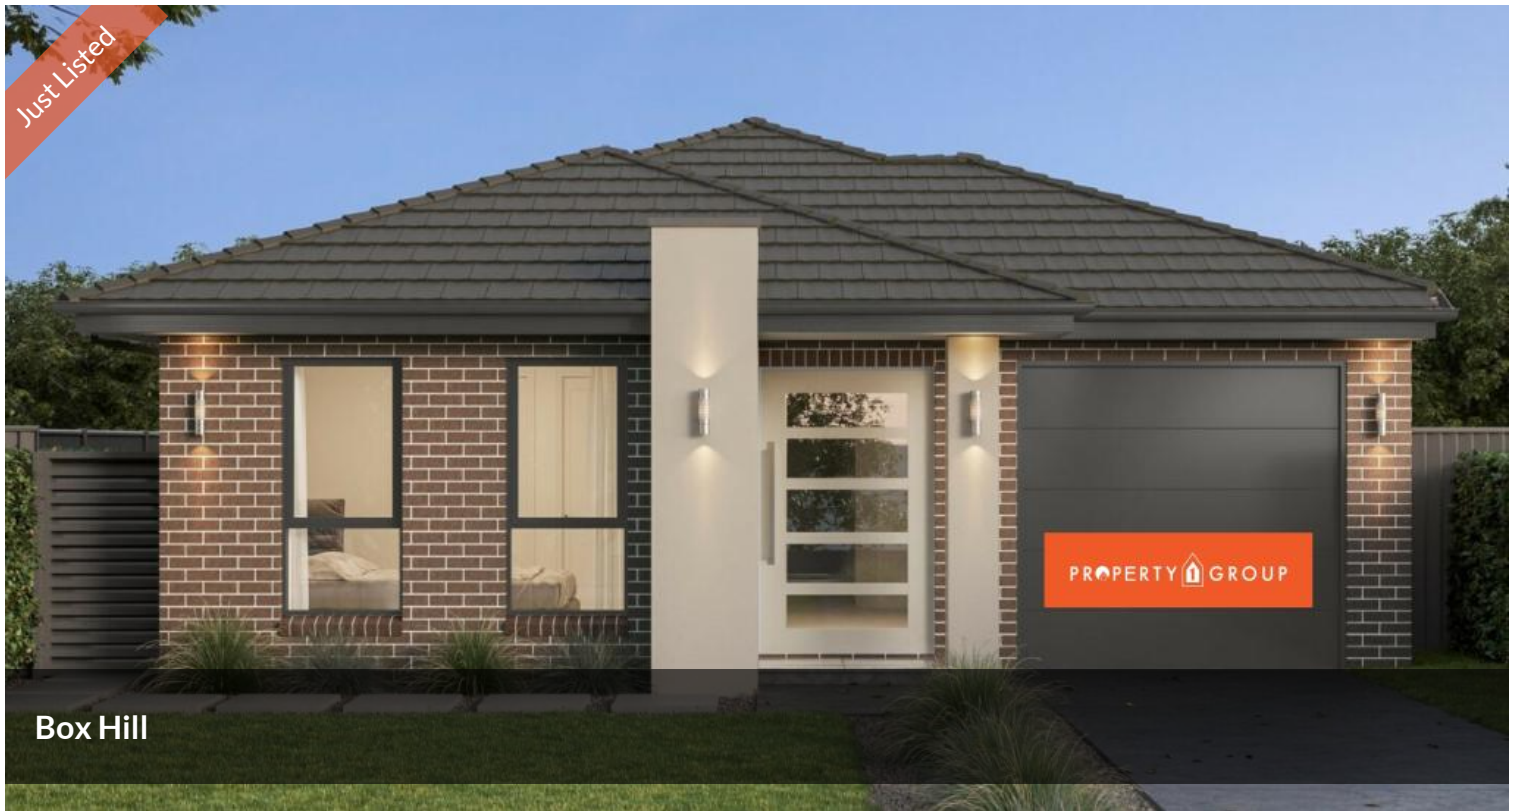

Just Listed

Box Hill

Contact 0421437682 to Inspect!

Arun Ahuja from Property1group is proud to present this Brand New Ready House in the Heart of Box Hill. Nestled on a serene and quiet street, this property embodies modern elegance and functional design. The modern kitchen is a chef's delight, featuring 40mm stone benchtop, a spacious pantry, and 900mm premium appliances. The open-plan living and dining areas flow seamlessly from the kitchen, leading to a delightful outdoor patio space, ideal for entertaining.

The main bathroom is equipped with a separate bathtub, providing a relaxing escape. Ducted air conditioning ensures year-round comfort, while low-maintenance gardens make outdoor care a breeze.

Premium Features:

- 4 generous bedrooms with built in Robes
- Multiple living areas including Media Lounge
- Upgraded Gourmet Kitchen with 40mm Benchtops
- Low maintenance gardens
- Reverse Cycle Ducted AC with Dual Zones
- Double Garage with Internal Access
- Alarm System

Premium Location:

🛏 4 📶 2 🚗 1 📏 323m2

Price Single Story House in Box Hill!
Property Type Residential
Property ID 113242
Land Area 323 m2

Agent Details

Sales Property1Group - 0421437682
Arun Ahuja - 0421 437 682