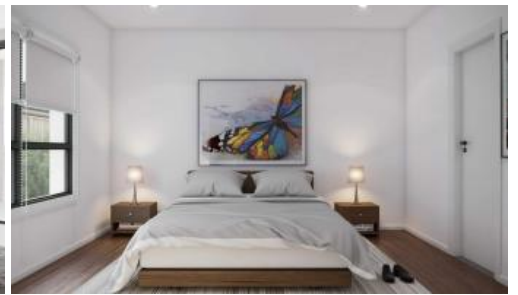

Sold

Lot 28 Micallef Street, Riverstone

SPACIOUS, COMFORTABLE & MORDERN LIVING!

A STRIKING, NEW FAMILY HOME!

Property1Group is excited to sell this Brand New Single Storey Luxurious, Modern & Spacious Home in the heart of Riverstone. Defined by its spacious open conversion, this home comes with stunning features, premium design alongside outstanding quality. With spacious rooms, great living area, and quality inclusions throughout, this home is sure to impress. From the moment you walk in, you will feel right at home.

PREMIUM INCLUSIONS:

- Spacious Open Plan layout with Lounge & Dining
- Large Kitchen with 40mm stone bench-tops
- 900cm Gas cooktop including Oven & Dishwasher
- Floor tiles to living, dining and kitchen & laminate flooring to all Bedrooms
- LED downlights throughout
- Coloured Concrete Driveway
- Blinds & Fly Screens, Ducted Air Conditioning