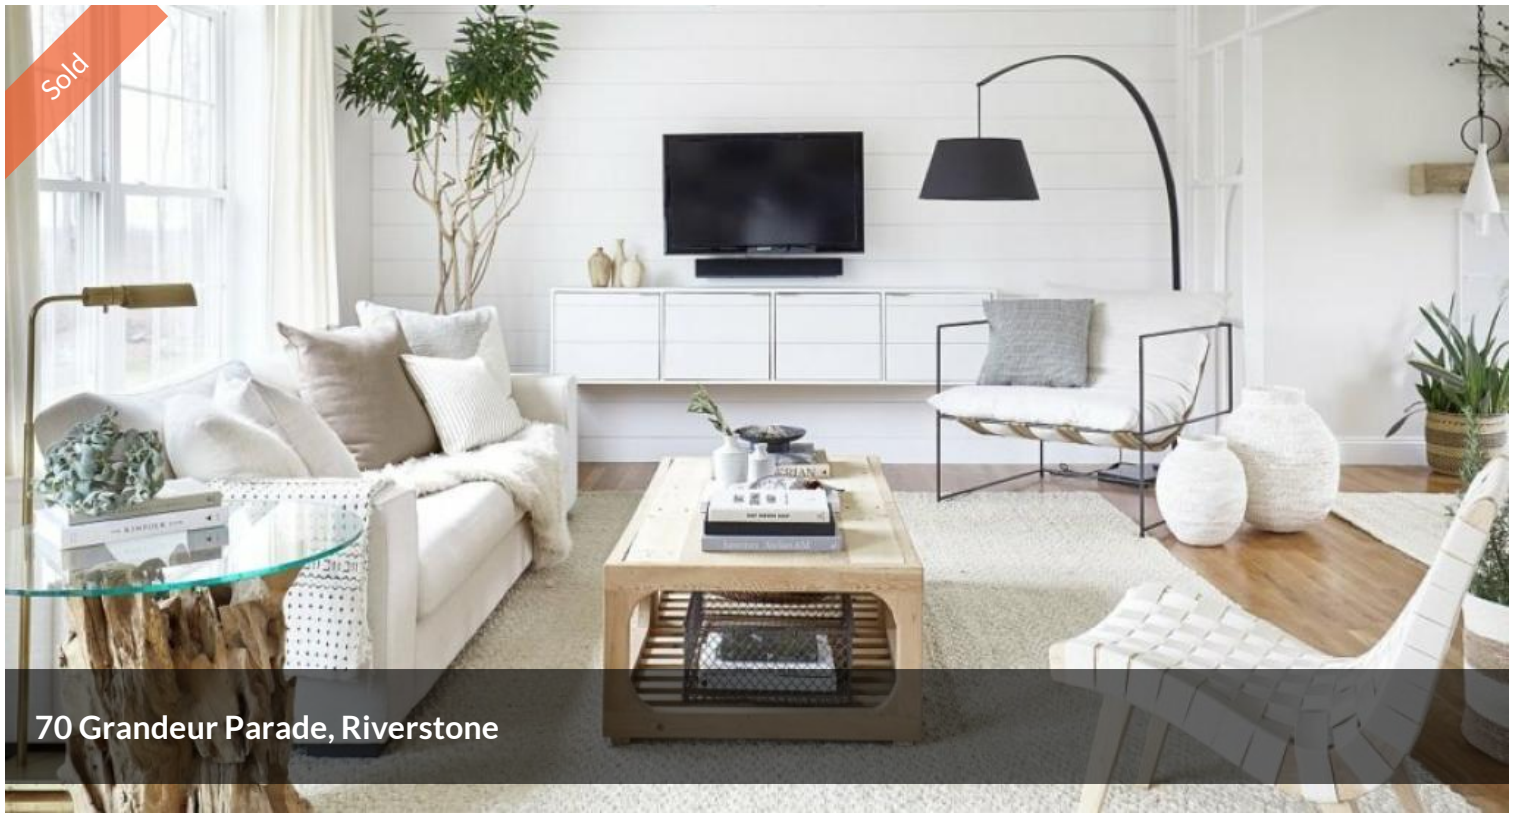

Sold

70 Grandeur Parade, Riverstone

Riverstone....Luxury living in-style!

Defined by its spacious open conversion, this enhanced Double Story, 4 Bedroom with 2 bathroom family home provides modern comfort alongside outstanding quality. Well-placed to make the most of all, this pocket offers short distance to Tallawong Metro, Schofields and Riverstone Train Stations. Within 5 minutes to Schofield Public School and Riverstone Village Shopping Centre.

This stunning residence is further enhanced by its features below:

- Turn key with luxury inclusions
- 40mm stone bench-tops
- Fisher & Paykel 90cm Gas cooktop including Oven & Dishwasher
- Hybrid flooring in bedrooms, steps and hallway, floor tiles to living, dining and kitchen
- LED downlight throughout
- Fully landscaped and fenced
- Ample more quality inclusions